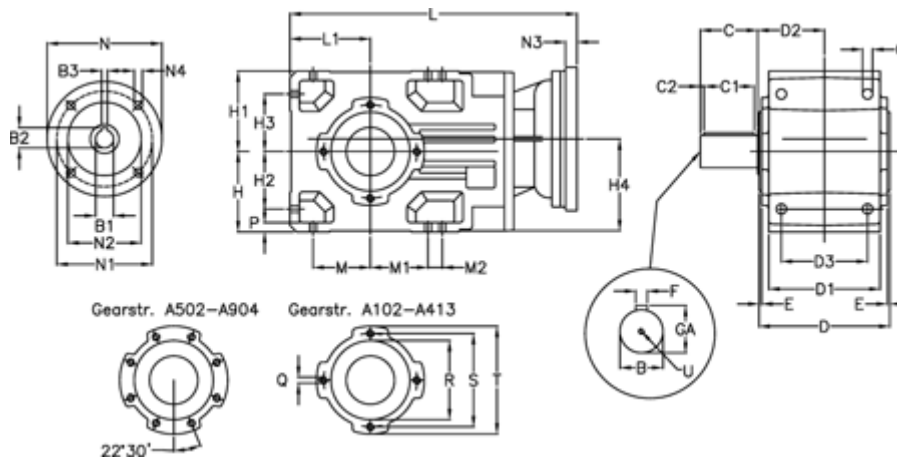

Article number: 29600317851225
 Description: Bevel helical gearbox
 A303UR-178,5-P71B5

Measures

B = 35	D1 = 130	H1 = 90	M2 = 22	Q = M8x15
B1 = 14	D2 = 83.0	H2 = 63	N = 160	R = 95
B2 = 16.3	D3 = 95	H3 = 63	N1 = 130	S = 115
B3 = 5	Description = A303UR-xx-P71 B5	H4 = 108.5	N2 = 110	T = 140
C = 60	E = 3.0	L = 390.5	N3 = -	U = M10x22
C1 = 50	F = 10	L1 = 90	N4 = M8x16	
C2 = 5.0	GA = 38	M = 63	O = 12.0	
D = 156	H = 90	M1 = 63	P = 11	